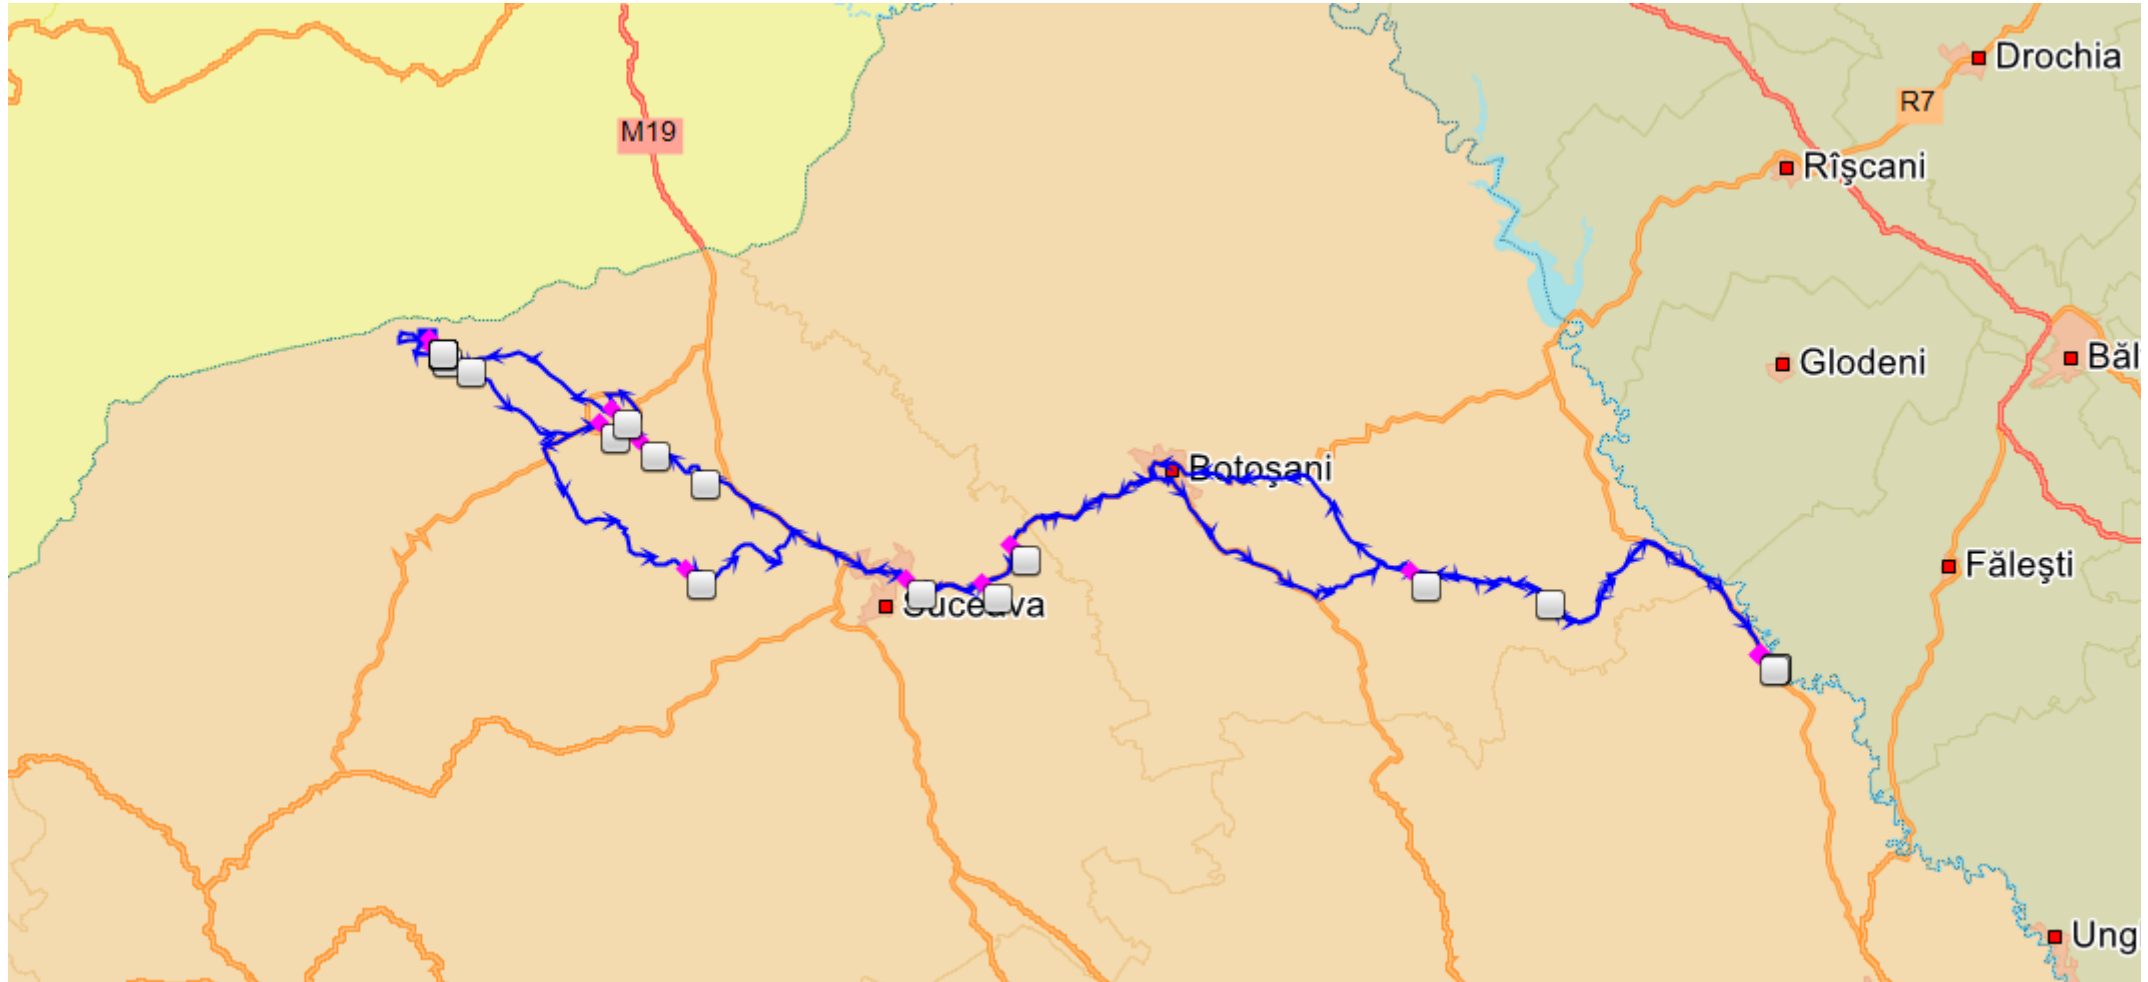

Route Report

Registration number: SV-71-CVR

Queried period: 28/07/2023 00:00 | 29/07/2023 23:59

User: voiajorull/WTvoiajorull