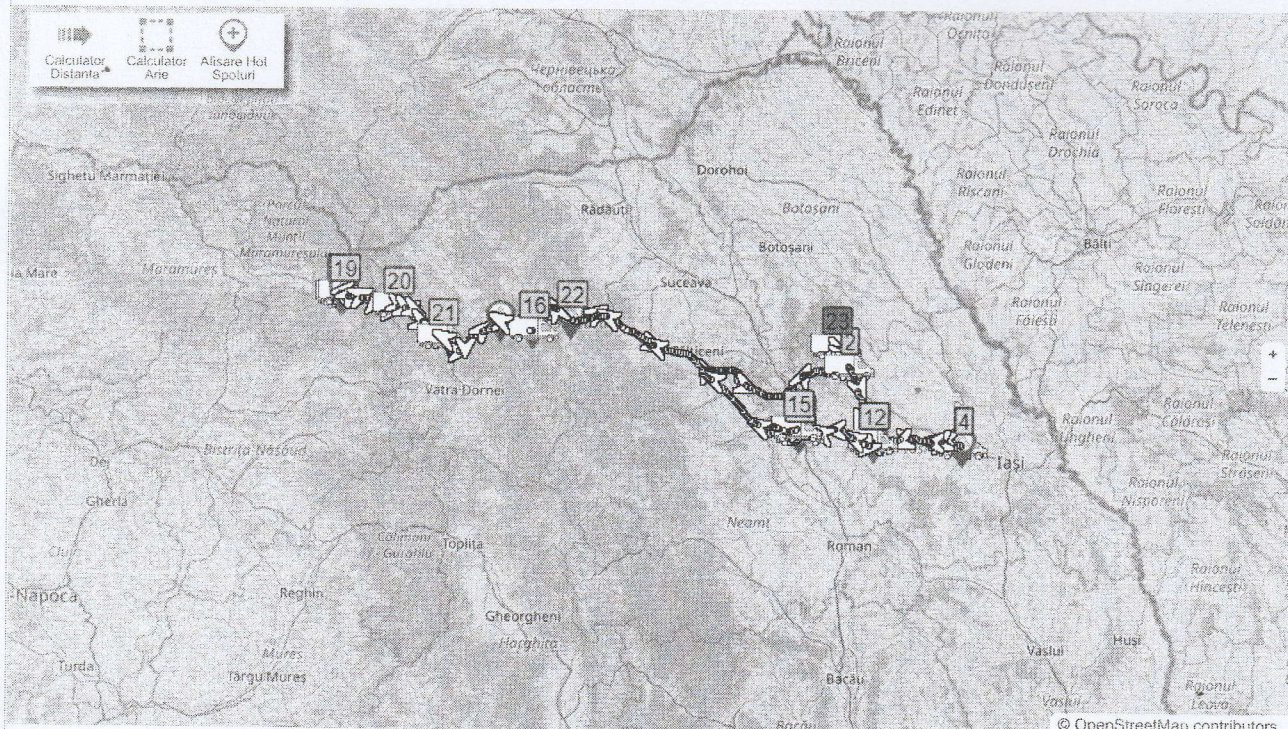

Adaugare

IS-35-POR

#	Data Plecare	Locatie Plecare	Data Sosire	Locatie Sosire	Solier	Distanța [KM]	KM pe Bord	Durata Calatorie [HH:MM]	Durata Stationare [HH:MM]	Tip Ruta	Viteza Medie [KM/H]	Viteza Maxima [KM/H]	Consum [L]
21.	08-06-2024 09:45	ROU, Suceava, Frasin, Calea Bucovinei, 21.727245	08-06-2024 11:49	ROU, Iasi, Deteni, DJ281A, 707165		114.90	606635.91	2 h 5 m	14 m	Business	55.3	97.0	0
					Total	532.90	606635.91	10 h	13 h 18 m	532.90 Business	53.3	104.0	0

Solicitare Training

Calculator
Distanta

Calculator
Arie

Alisare Hot
Spoturi

08-06-2024 11:49	11001630 Deleni, DJ281A, 707165	
Total		532.90 km 10 h

© OpenStreetMap contributors.